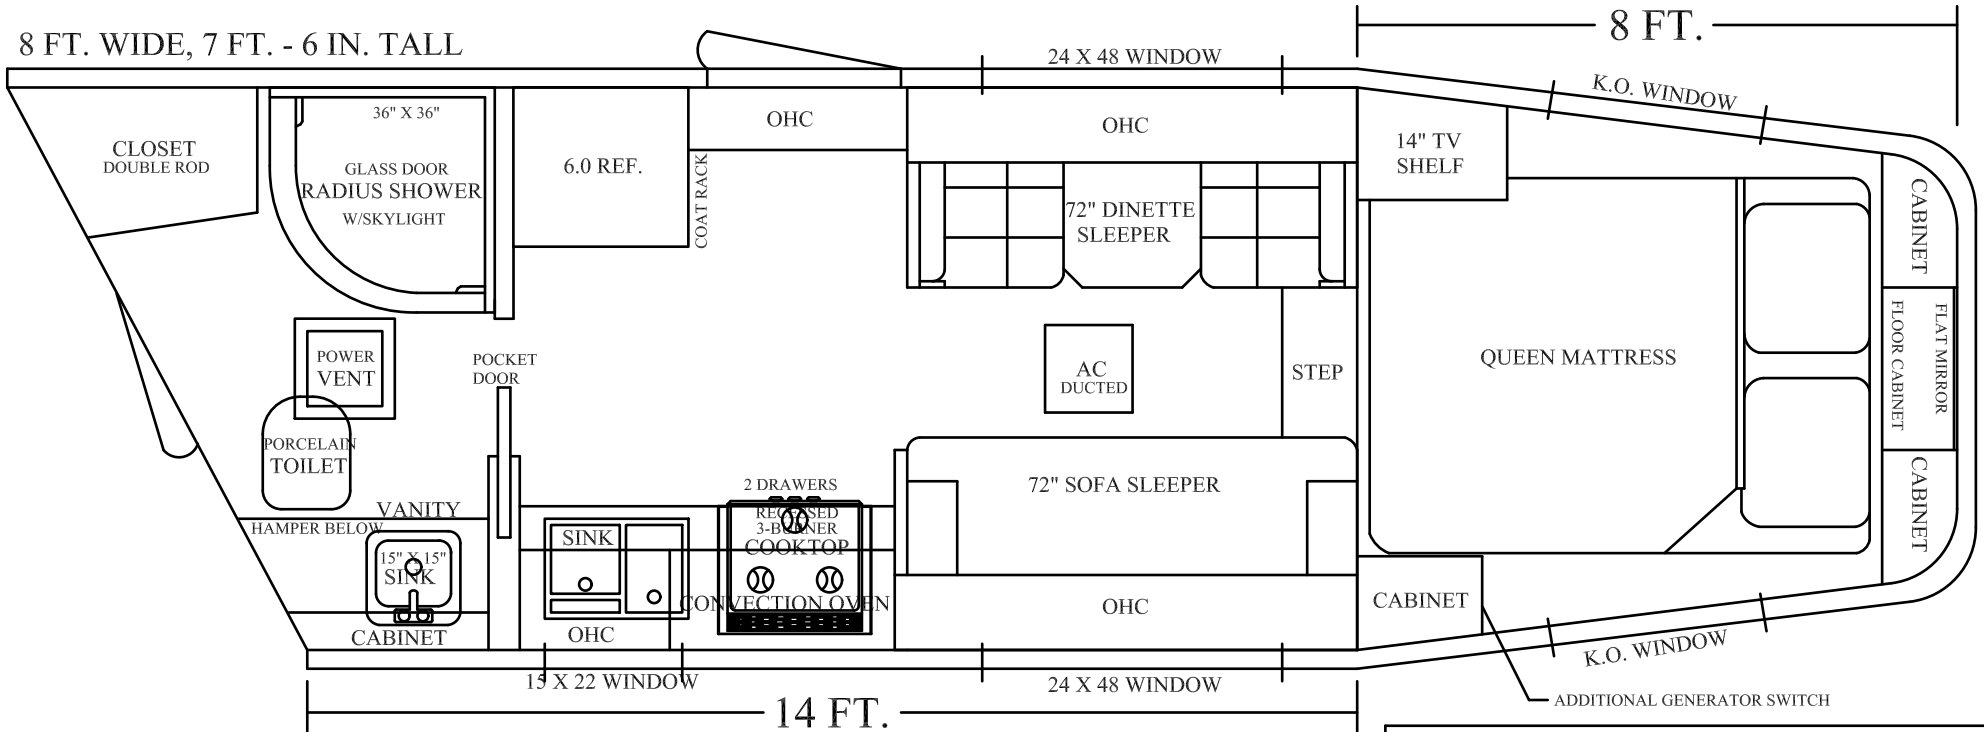

8 FT. WIDE, 7 FT. - 6 IN. TALL

OUTLAW CONVERSIONS
 1000 AIRPORT ROAD
 Stephenville, Texas 76401

DEALER	DRAWN BY	DATE
CIRCLE M TRLS.	BLM	27-AUG-07
CUSTOMER	DWG. NO.	REV. NO.
INVENTORY 14207	082707-35	0